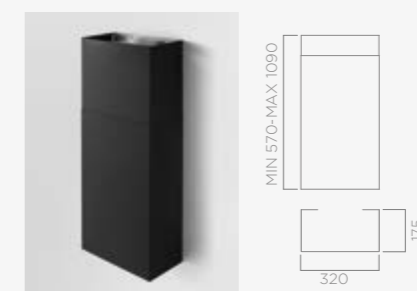

KIT CAMINO NERO BLACK CHIMNEY KIT

KIT0166364 € 133,00

Disponibile per Available for PLAT / RULES / SUPER PLAT