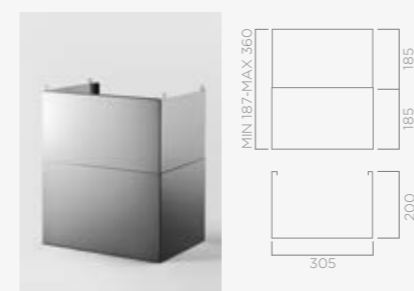

KIT CAMINO ACCIAIO INOX H185+H185 STAINLESS STEEL CHIMNEY KIT H185+H185

KIT0141458 € 94,00

Disponibile per Available for BOXIN / BOXIN ADVANCE / BOXIN DRY / BOXIN NO DRIP / BOXIN PLUS / GLASS OUT / HIDDEN 2.0 / HIDDEN 2.0@ / LEVER