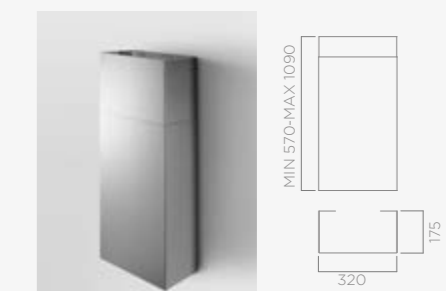

KIT CAMINO ACCIAIO INOX STAINLESS STEEL CHIMNEY KIT

KIT0171543 € 133,00

Disponibile per Available for PLAT / RULES / SUPER PLAT