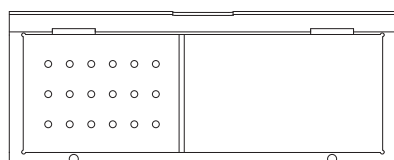

EASyrACK KITCHEN

porta spugne e detersivi 450 / cleaning products holder 450

pianta chiuso / close plan

fronte / front

fianco / side

pianta / plan

EASYRACK KITCHEN

gocciolatoio 300 / drip tray 300