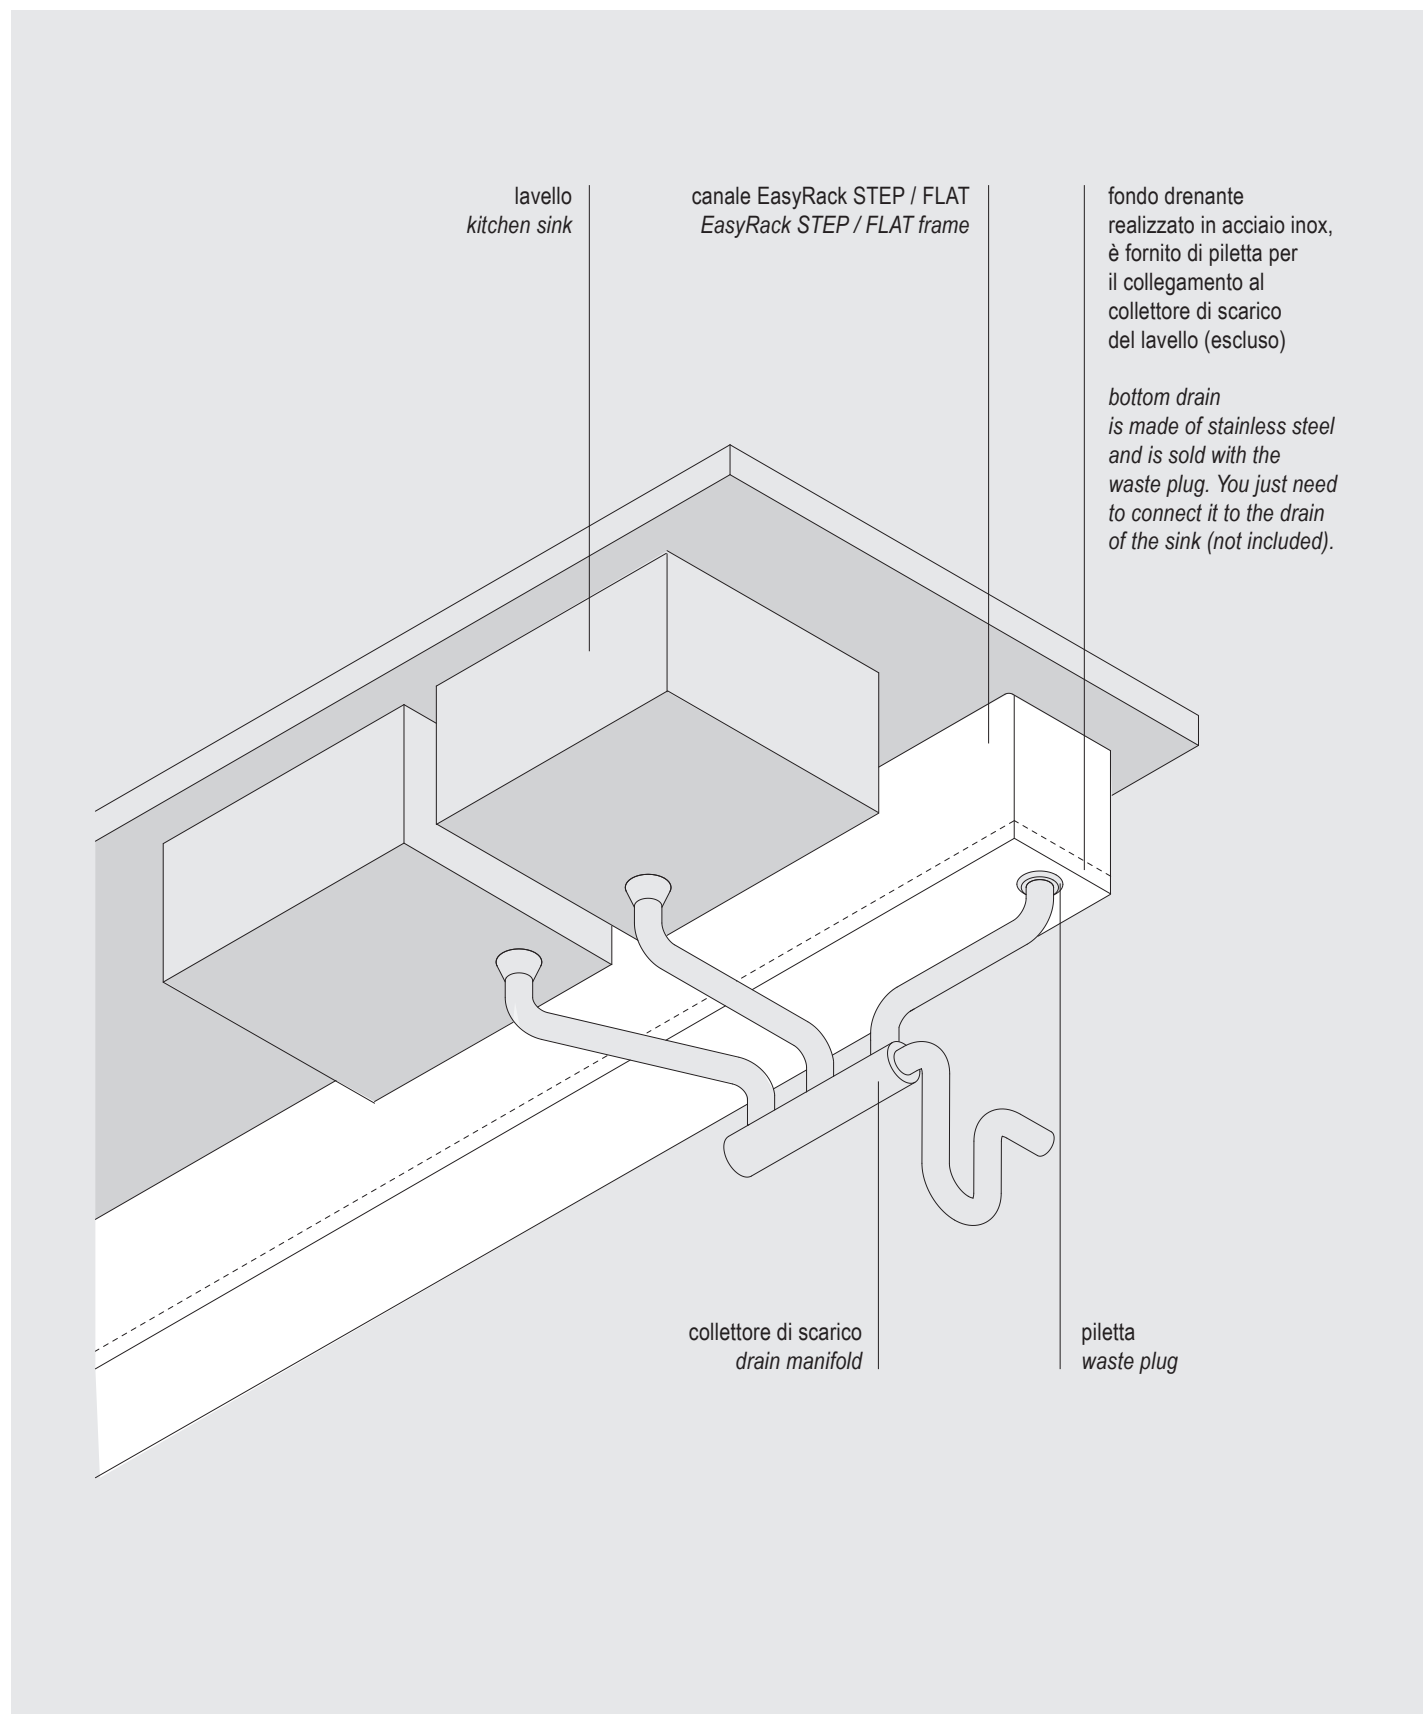

EasyRack Kitchen integrato nel top cucina
EasyRack Kitchen integrated in kitchen worktop

EASYRACK KITCHEN

Ambientazione / Scene

Top cucina ad isola
Island kitchen worktop

Dettaglio top cucina ad isola
Detail of island kitchen worktop

EASyrACK KITCHEN

Ambientazione / Scene

Top cucina a parete
One-wall kitchen worktop

Dettaglio top cucina a parete
Detail of one-wall kitchen worktop

Kit opzionale
di fissaggio a muro
*wall mounting
optional kit*

**EASYPACK KITCHEN****Fondo drenante / Bottom drain**

EASYRACK KITCHEN

STEP appoggio sul top* / STEP standing on the top*

*almeno 3 lati o 2 contrapposti / *at least 3 sides or 2 opposite sides

EASyrACK KITCHEN