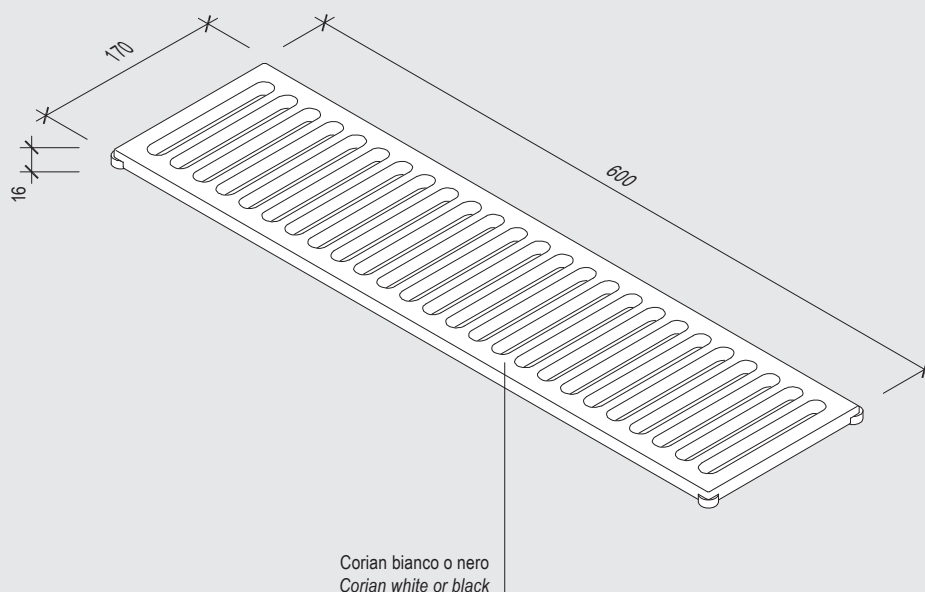

fianco / side

Corian bianco o nero
Corian white or black

EASYRACK KITCHEN

gocciolatoio 600 / drip tray 600

pianta / plan

fronte / front

fianco / side

EASYRACK KITCHEN

ceppo portacoltelli 150 / knife block 150

pianta / plan

fronte / front

fianco / side

Corian bianco o nero
Corian white or black

EASYRACK KITCHEN

contenitore 300 P80 / storage 300 P80

pianta chiuso / close plan