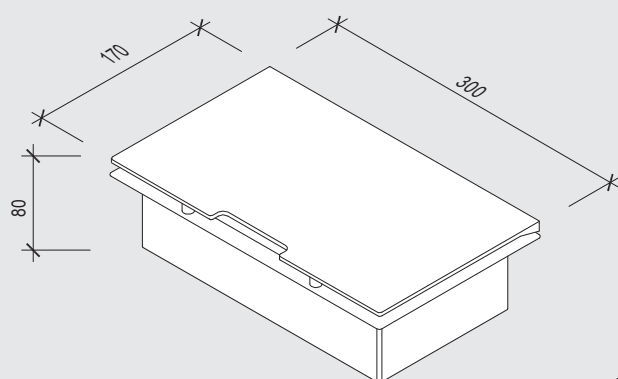

EASYRACK KITCHEN

contenitore 300 P80 / storage 300 P80

coperchio alluminio verniciato bianco,
verniciato nero o verniciato grigio inox
lid aluminum black or white or
grey inox painted

piano di fondo in Corian bianco
bottom surface Corian white

vaschetta acciaio inox
tray stainless steel