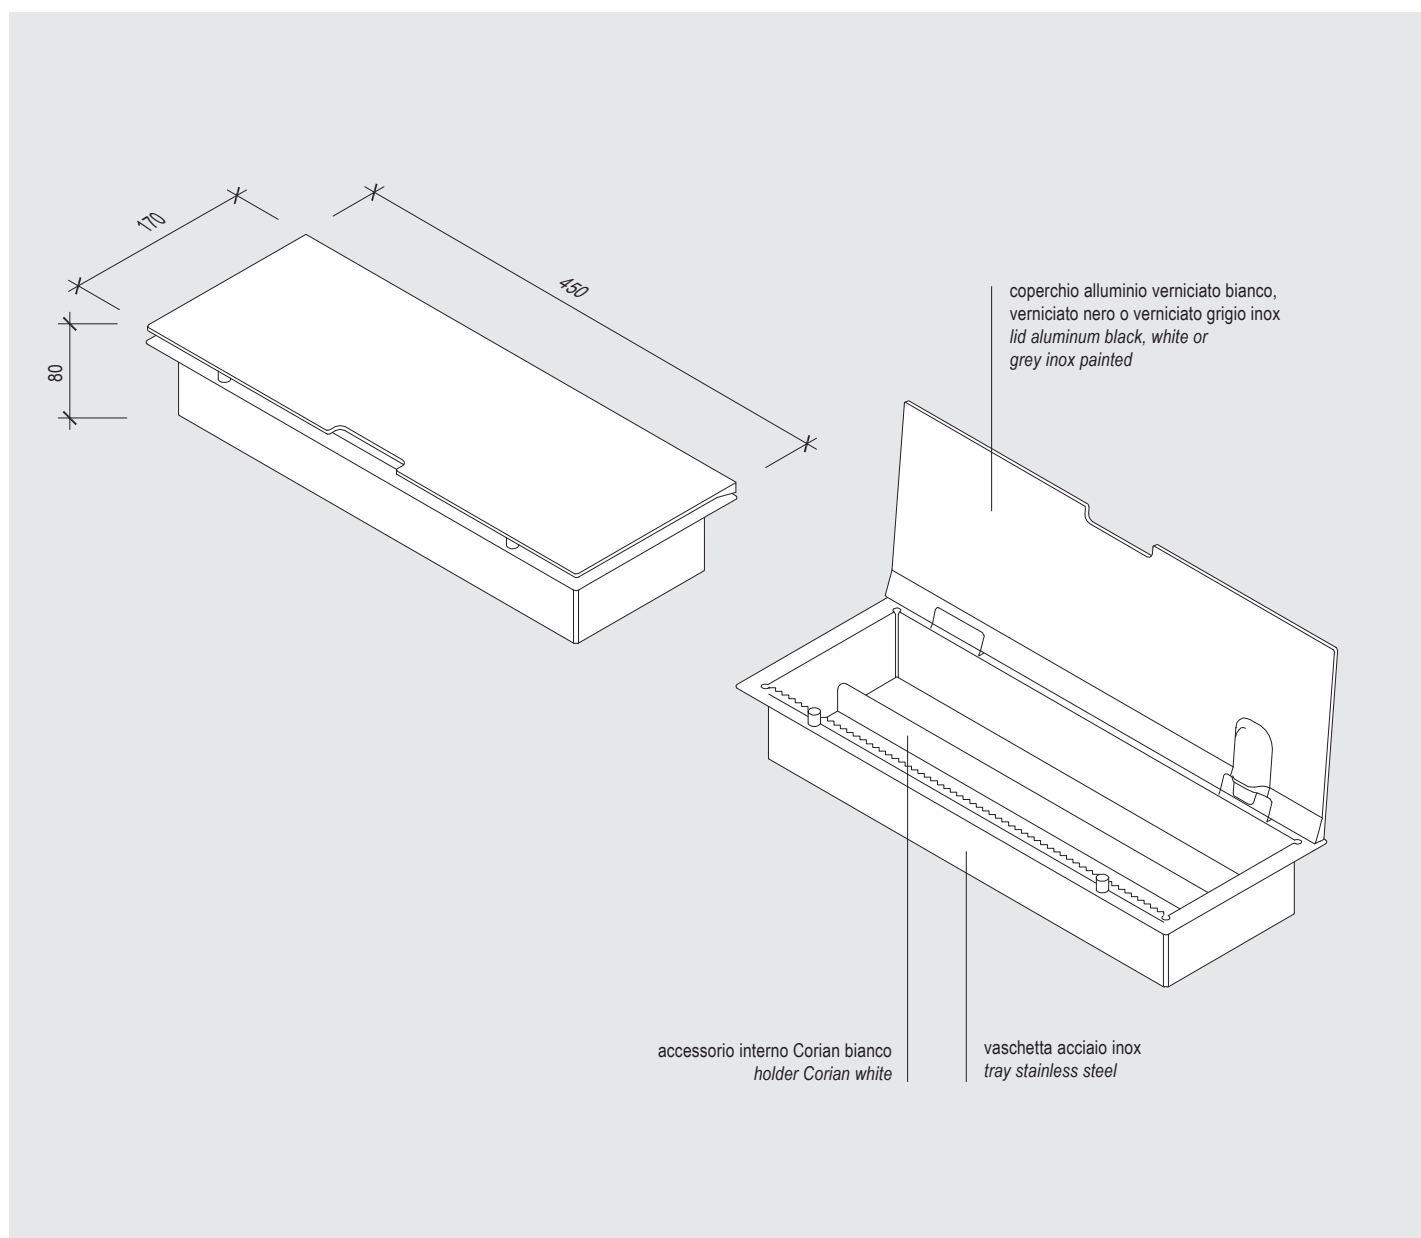

Ancoraggio base cucina FLAT / FLAT kitchen base anchorage

EASyrACK KITCHEN

portapellucole 450 / cling film holder 450

pianta chiuso / close plan

pianta / plan

fronte / front

fianco / side

EASYRACK KITCHEN