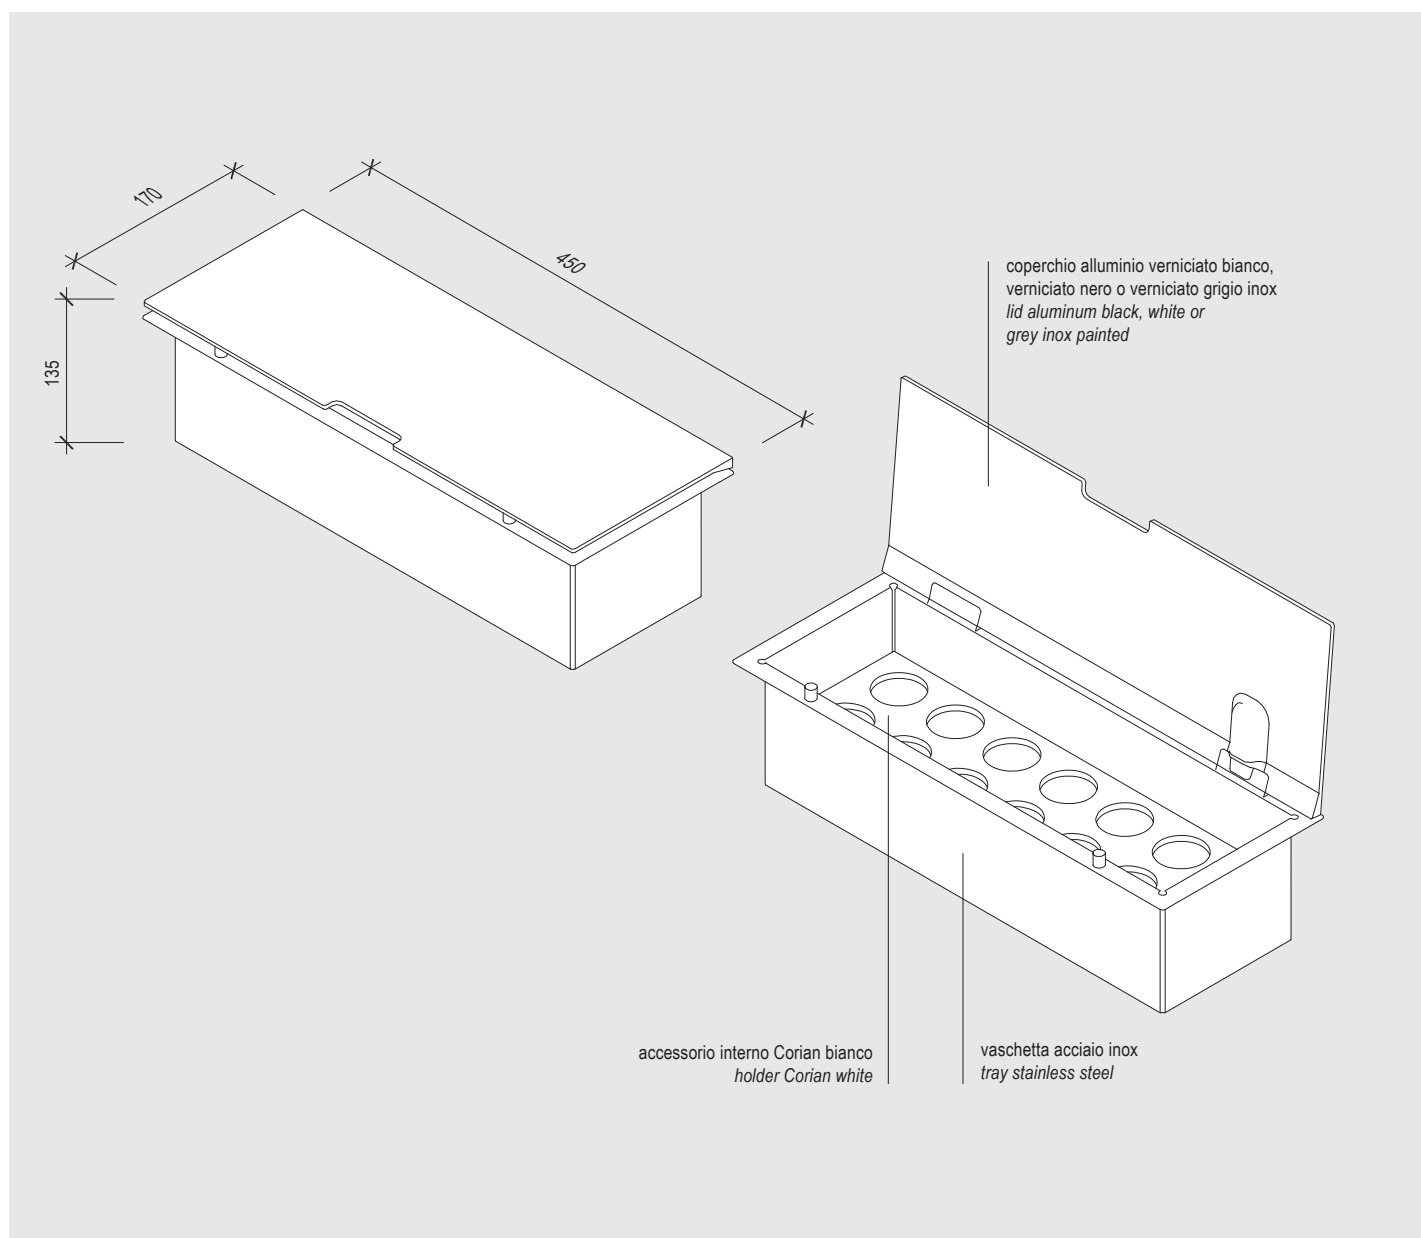

porta spezie 450 / spices box 450

pianta chiuso / close plan

pianta / plan

fronte / front

fianco / side

EASYRACK KITCHEN

porta posate 300 / cutlery tray 300

pianta chiuso / close plan