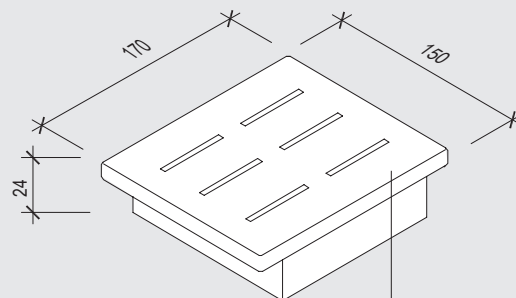

ceppo portacoltelli 150 / knife block 150

pianta / plan

fronte / front

fianco / side

Corian bianco o nero
Corian white or black

EASYRACK KITCHEN

contenitore 300 P80 / storage 300 P80

pianta chiuso / close plan