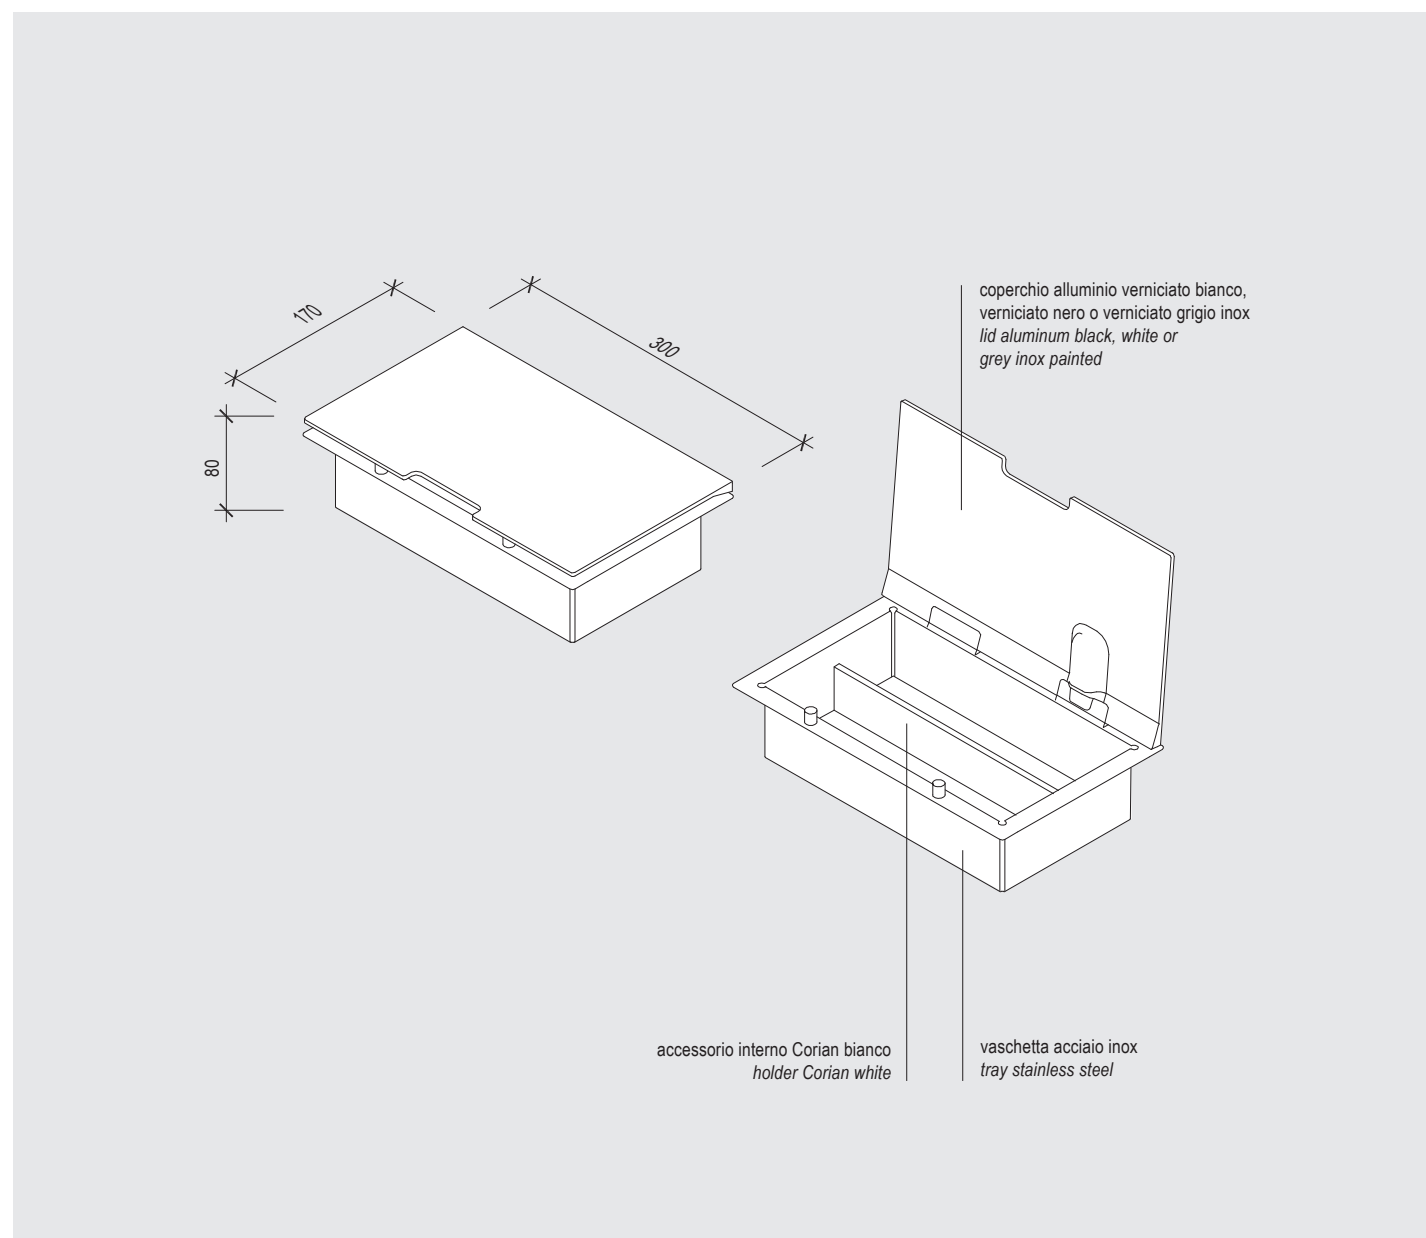

EASYRACK KITCHEN

porta posate 300 / cutlery tray 300