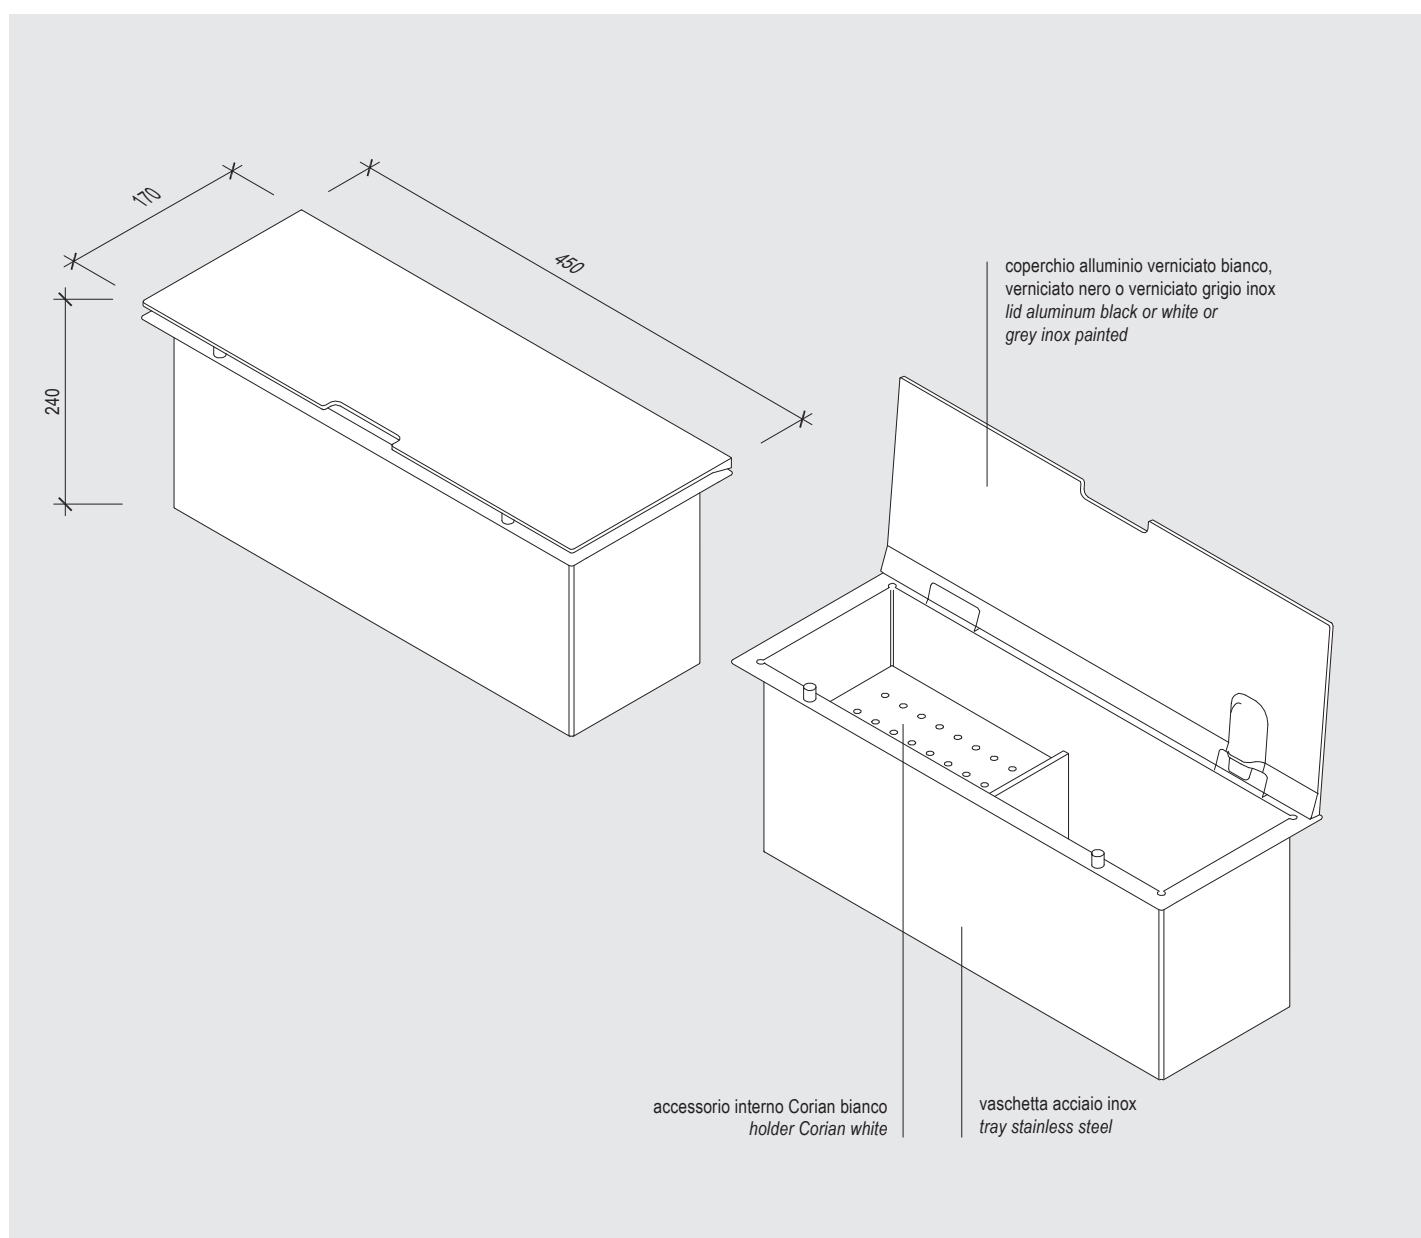

EASyrACK KITCHEN

porta spugne e detersivi 450 / cleaning products holder 450

pianta chiuso / close plan

fronte / front

fianco / side

pianta / plan

EASYRACK KITCHEN

gocciolatoio 300 / drip tray 300