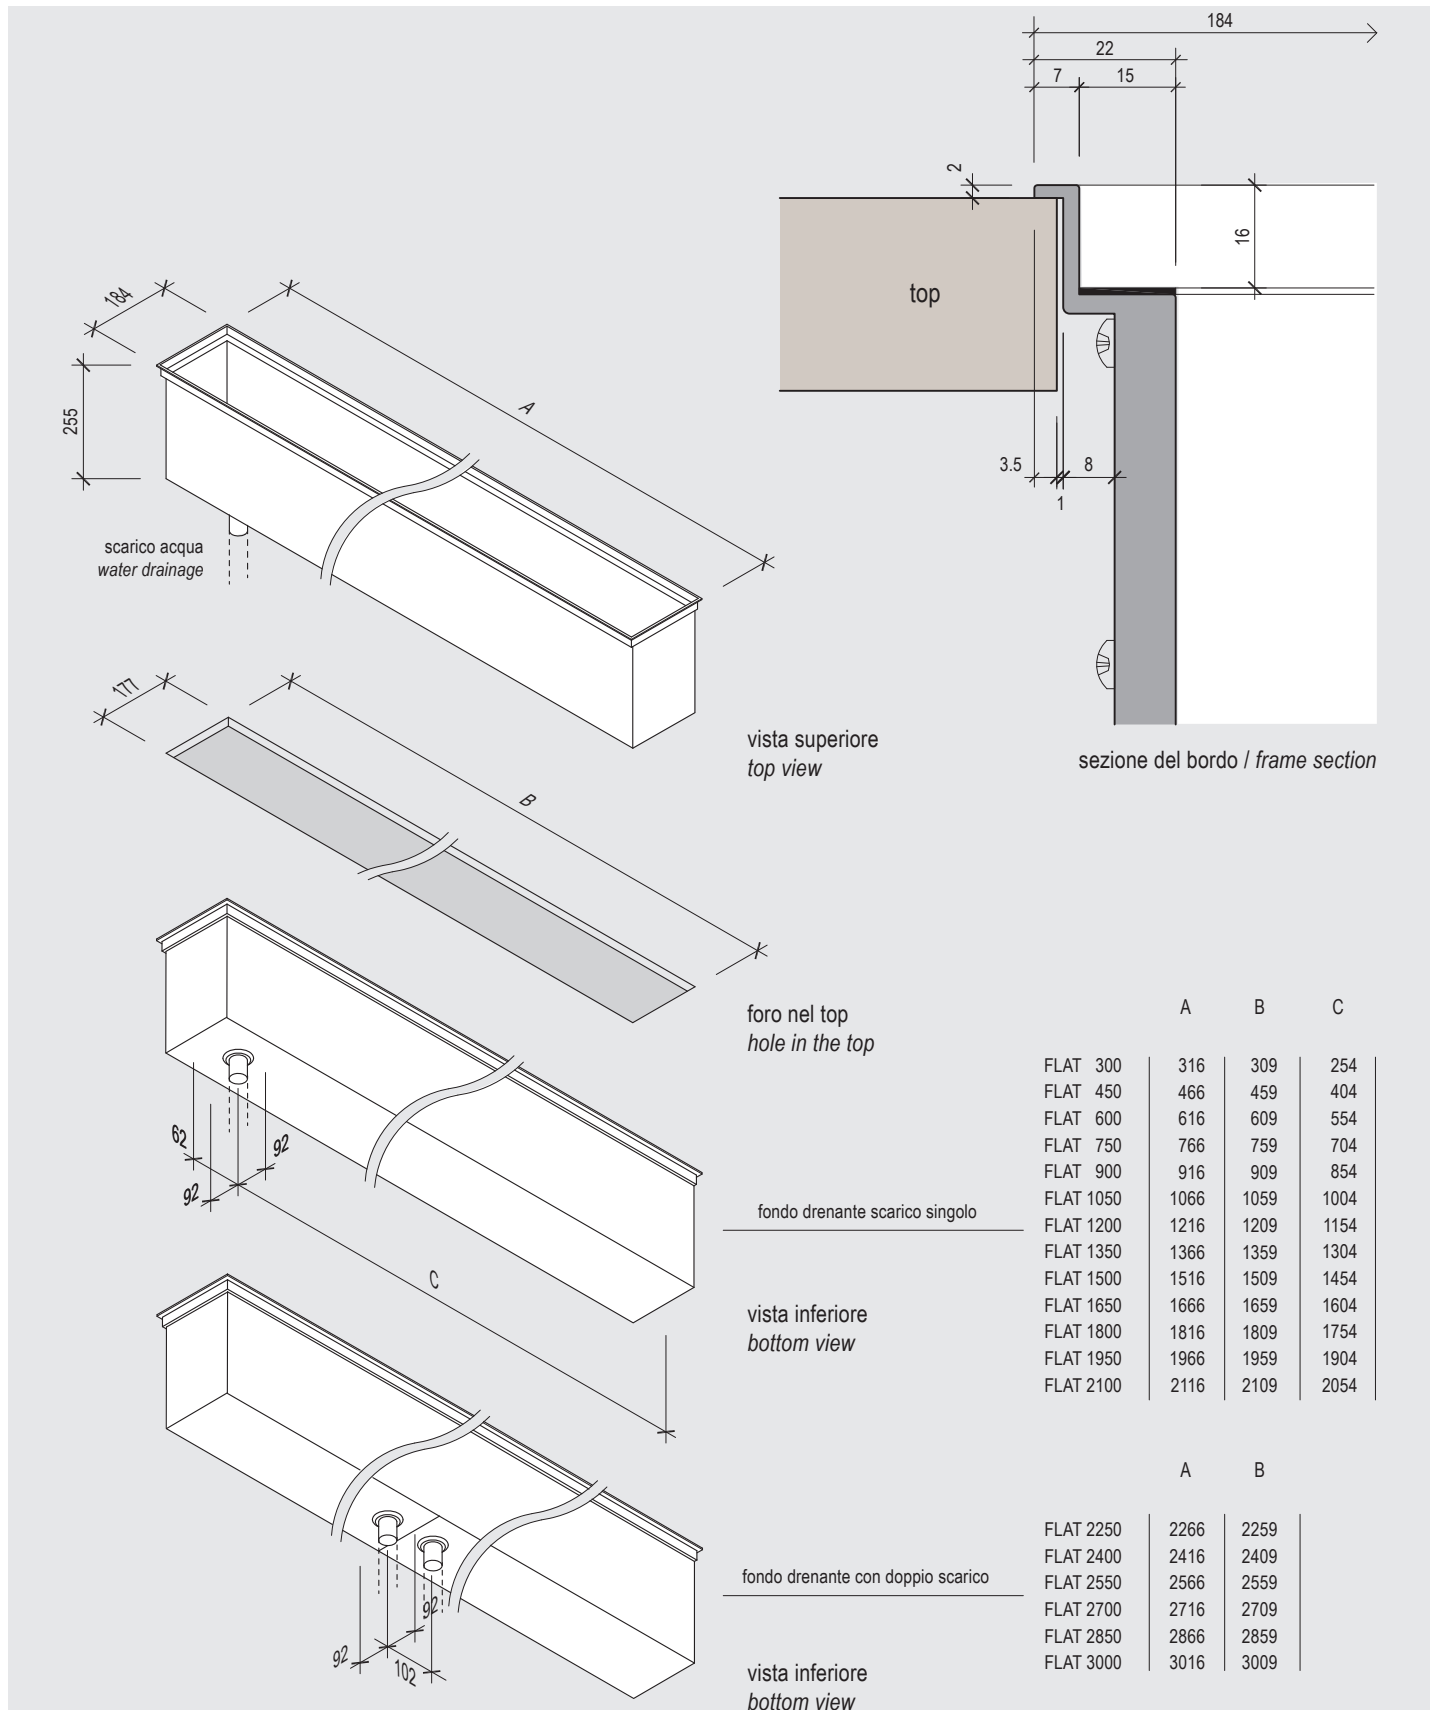

STEP appoggio sul top* / STEP standing on the top*

*almeno 3 lati o 2 contrapposti / *at least 3 sides or 2 opposite sides

EASyrACK KITCHEN

FLAT appoggio sul top* / FLAT standing on the top*

*almeno 3 lati o 2 contrapposti / *at least 3 sides or 2 opposite sides

EASyrACK KITCHEN

FLAT appoggio sul top* / FLAT standing on the top*

*almeno 3 lati o 2 contrapposti / *at least 3 sides or 2 opposite sides

EASYPACK KITCHEN**Kit di fissaggio al muro / Wall mounting KIT**