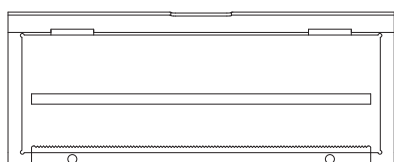

Ancoraggio base cucina FLAT / FLAT kitchen base anchorage

EASyrACK KITCHEN

portapellucole 450 / cling film holder 450

pianta chiuso / close plan

pianta / plan

fronte / front

fianco / side

EASYRACK KITCHEN