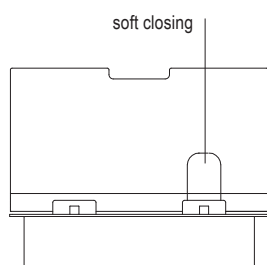

fronte / front