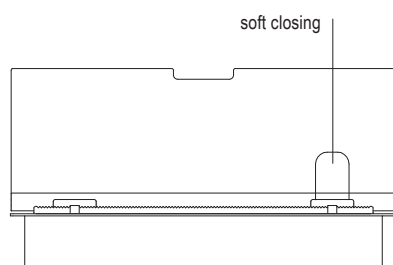

Ancoraggio base cucina FLAT / FLAT kitchen base anchorage

EASyrACK KITCHEN

portapellucole 450 / cling film holder 450

pianta chiuso / close plan

pianta / plan

fronte / front

fianco / side

EASYRACK KITCHEN

porta mestoli 150 / spoon holder 150

pianta / plan

fronte / front

fianco / side

EASYRACK KITCHEN

bilancia 300 / scale 300

pianta / plan

fronte / front