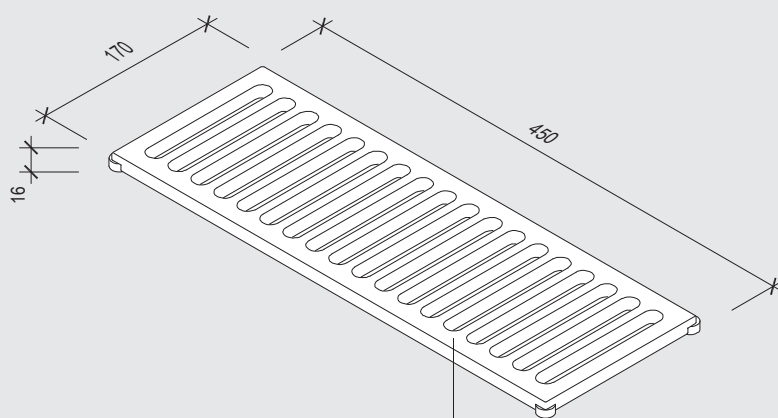

Corian bianco o nero
Corian white or black