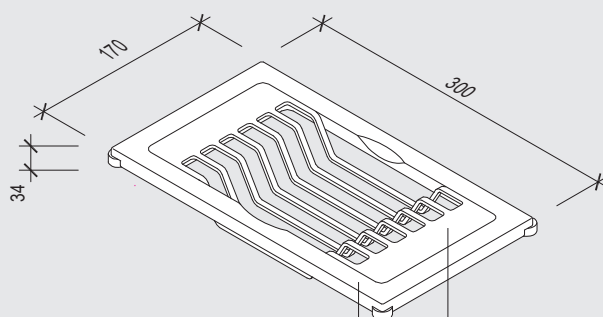

fianco / side

EASyrACK KITCHEN

scolapiatti 300 / draining board 300

pianta / plan

fronte / front

fianco / side

supporto in Corian bianco o nero
frame Corian white or black

griglia in acciaio inox verniciato bianco o nero
white or black stainless steel grid

EASyrACK KITCHEN

porta spugne e detersivi 450 / cleaning products holder 450

pianta chiuso / close plan

fronte / front

fianco / side

pianta / plan

EASYRACK KITCHEN

gocciolatoio 300 / drip tray 300