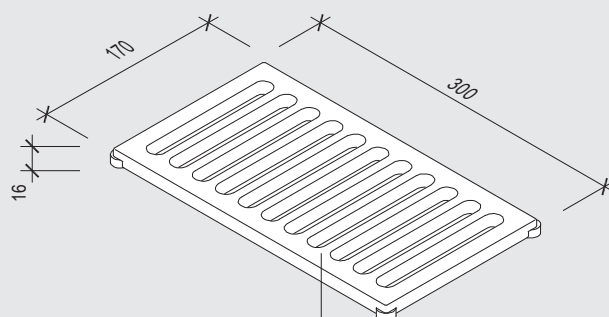

EASYRACK KITCHEN

gocciolatoio 300 / drip tray 300

Corian bianco o nero
Corian white or black